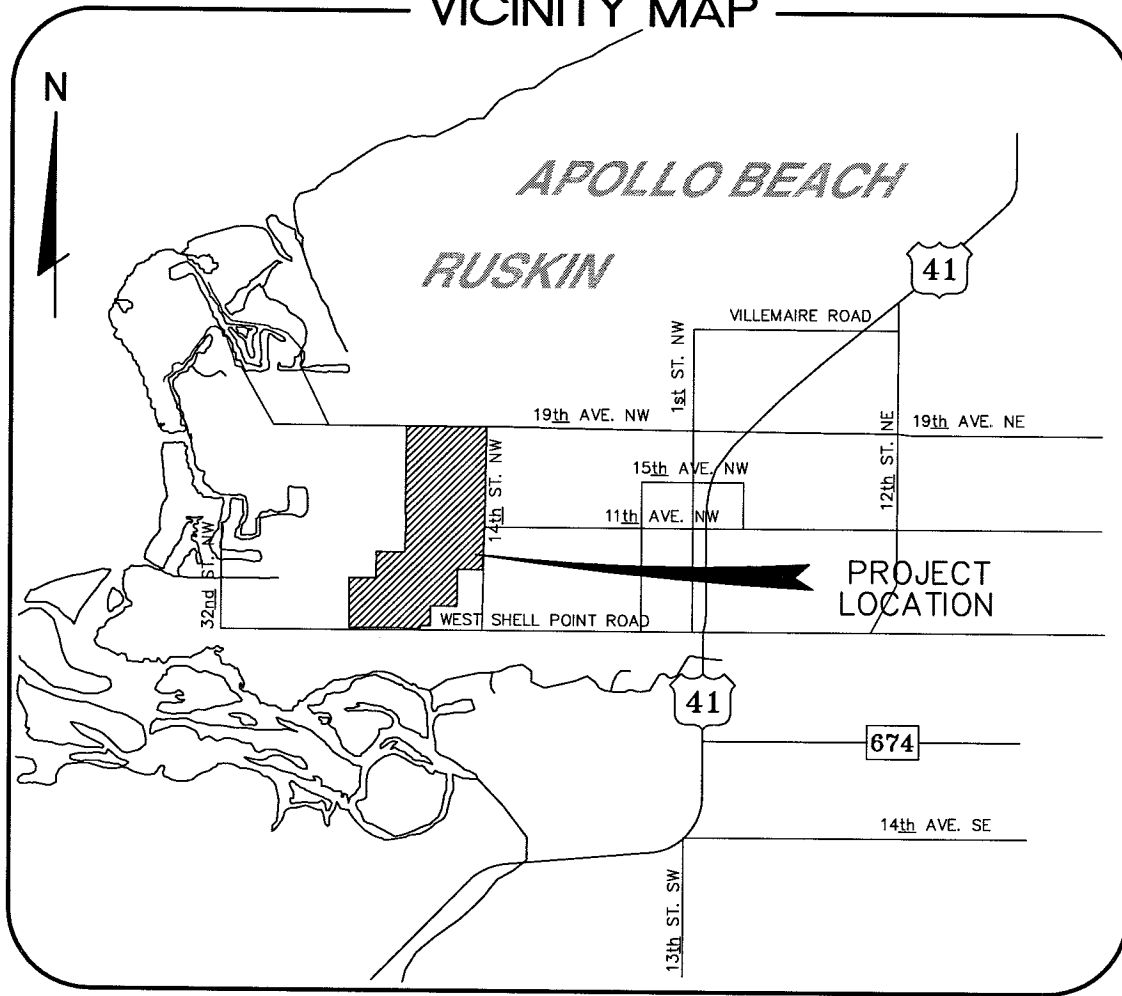

VICINITY MAP

MIRA LAGO WEST

RYLAND HOMES

K:\105\ProjData\Exhibits\VICINITY.dwg - Jun 04, 2004 @ 2:48pm - tknrsely

DESCRIPTION: VICINITY MAP

PROJECT No.
506-75

EPN:
105

DATE:
6/4/04